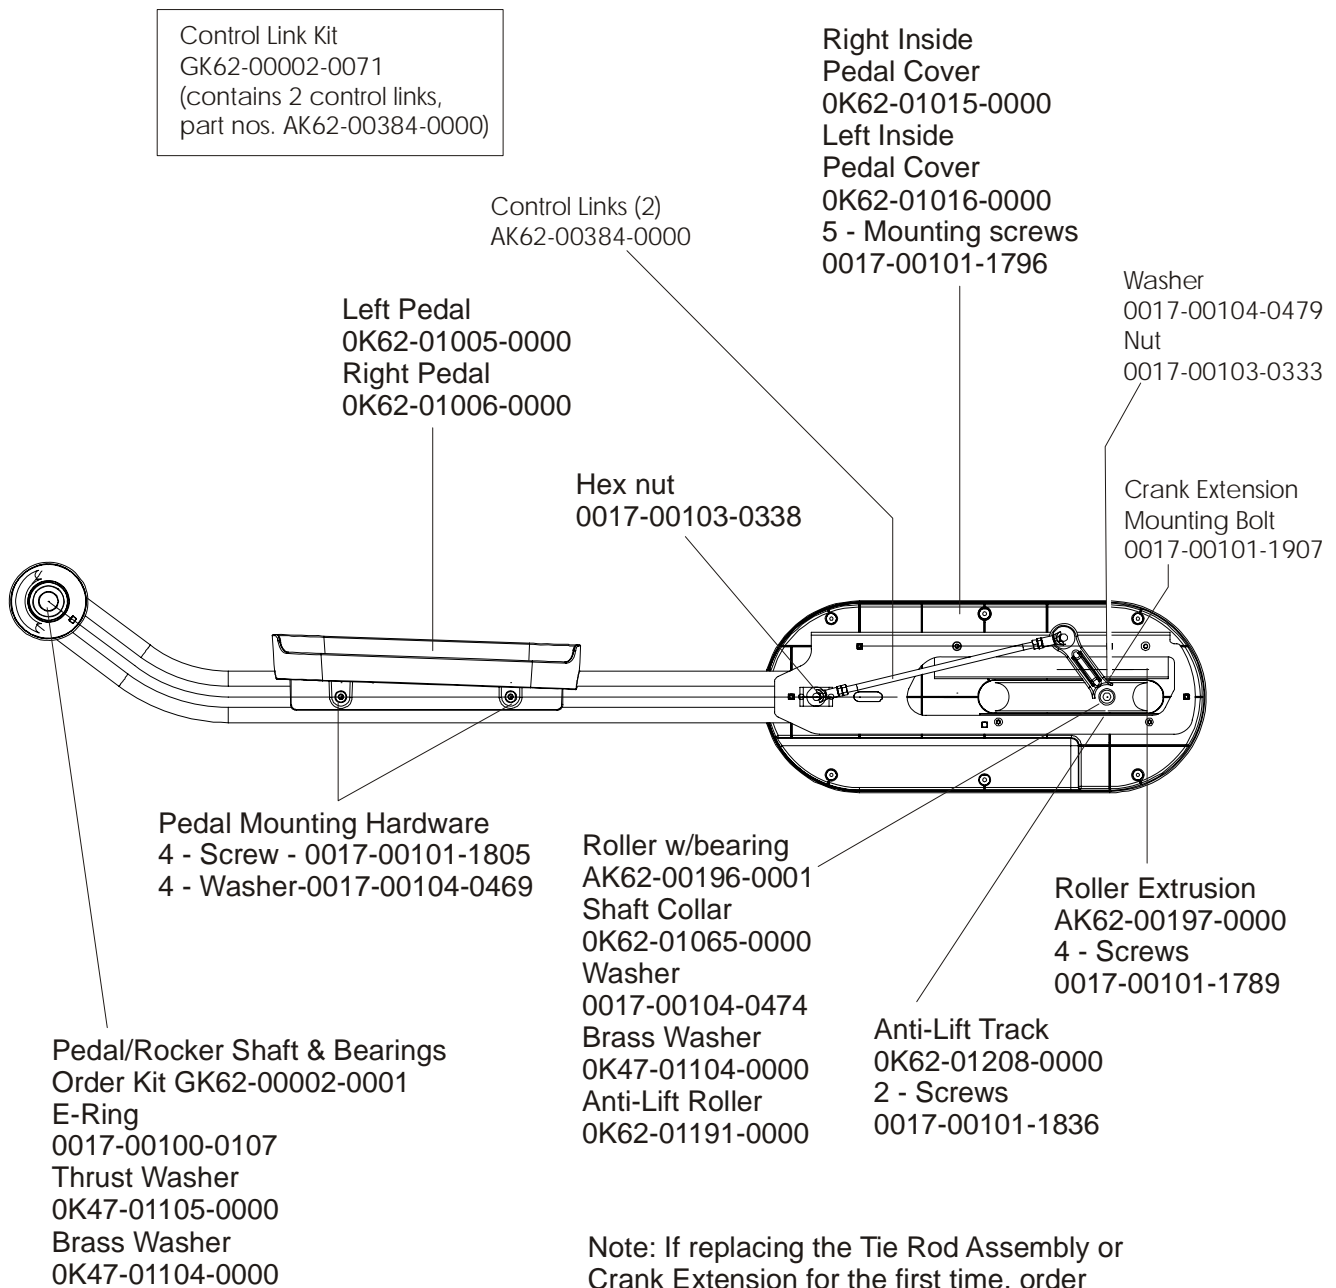

Items Not Shown:

Accessory Tray	0K62-01022-0000
Mounting Screws (2)	0017-00101-1846

ARCTIC SILVER 95XW
Rocker Arms & Pedal Levers

95XW-0XXX-02
S/N AWG100000 and up

Rocker Arms Kit
GK62-00002-0070
contents:
Rocker Arms (2)
Hardened Spacers (2)
Oilite Washers (2)
Retaining Rings (2)
Loctite 620
Alcohol pad

95XW-0XXX-02
S/N AWG100000 and up

Crank Cover
OK61-03100-0002
2 - Mounting screws
0017-00101-1837

Stabilizer Caps
4 - OK62-01003-0000

Front frame Cap
OK62-01004-0000
Mounting Screws
(Located on front sides of Ladder Frame Cover)
2- 0017-00101-1795

ARCTIC SILVER 95XW
Lower Frame Shrouds & Hardware

95XW-0XXX-02
S/N AWG100000 and up

ARCTIC SILVER 95XW

Pedal Lever Assembly Components

95XW-0XXX-02
S/N AWG100000 and up

Note: If replacing the Tie Rod Assembly or Crank Extension for the first time, order kit GK62-00002-0015. Both sides must be replaced simultaneously in this situation.

ARCTIC SILVER 95XW
Drive Module components

95XW-0XXX-02
S/N AWG100000 and up

ARCTIC SILVER 95XW
Drive Module Hardware

95XW-0XXX-02
S/N AWG100000 and up

ARCTIC SILVER 95XW

Cables

95XW-0XXX-02
S/N AWG10000 and up